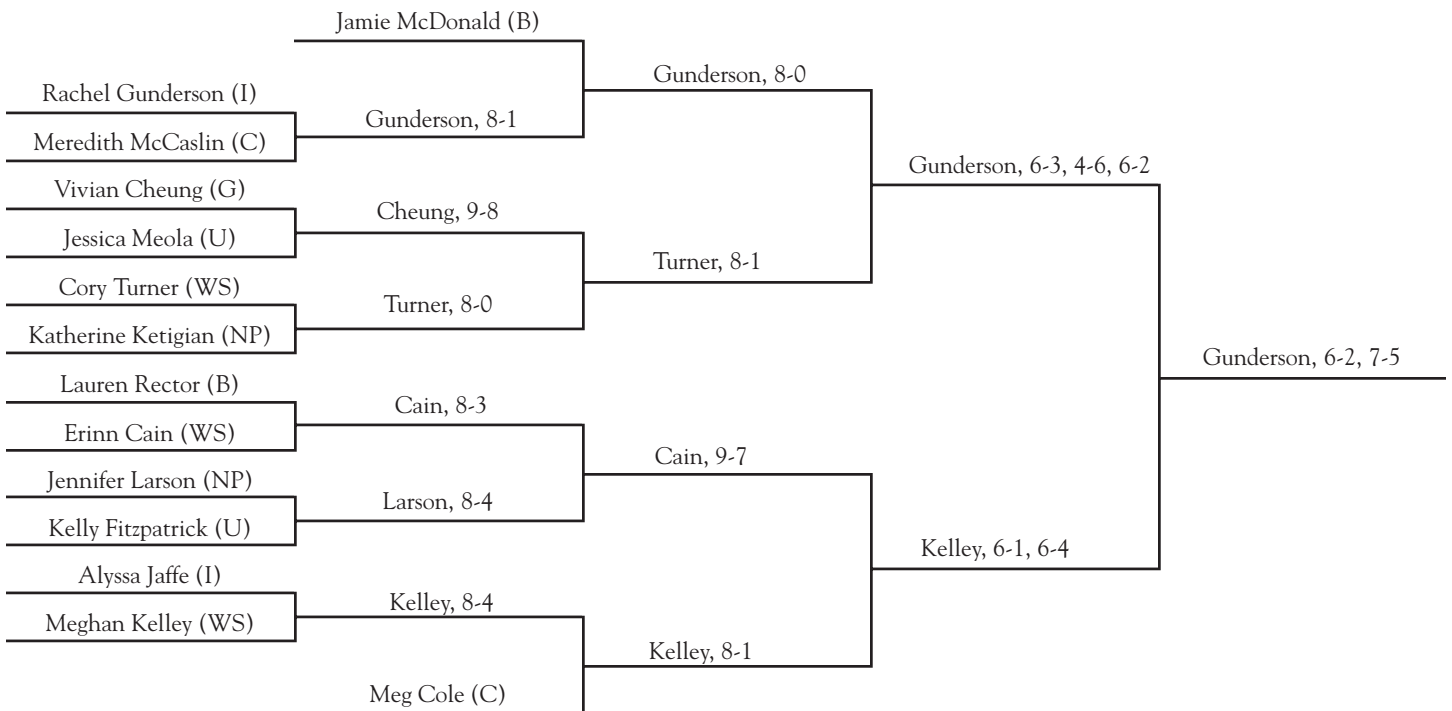

William Smith Tennis Tournament

2
0
0
6

April 22-23, 2006
HWS Tennis Center & Bristol Field House

A Flight Singles Draw

B Flight Singles Draw

C Flight Singles Draw

A Flight Doubles Draw

B Flight Doubles Draw

C Flight Doubles Draw