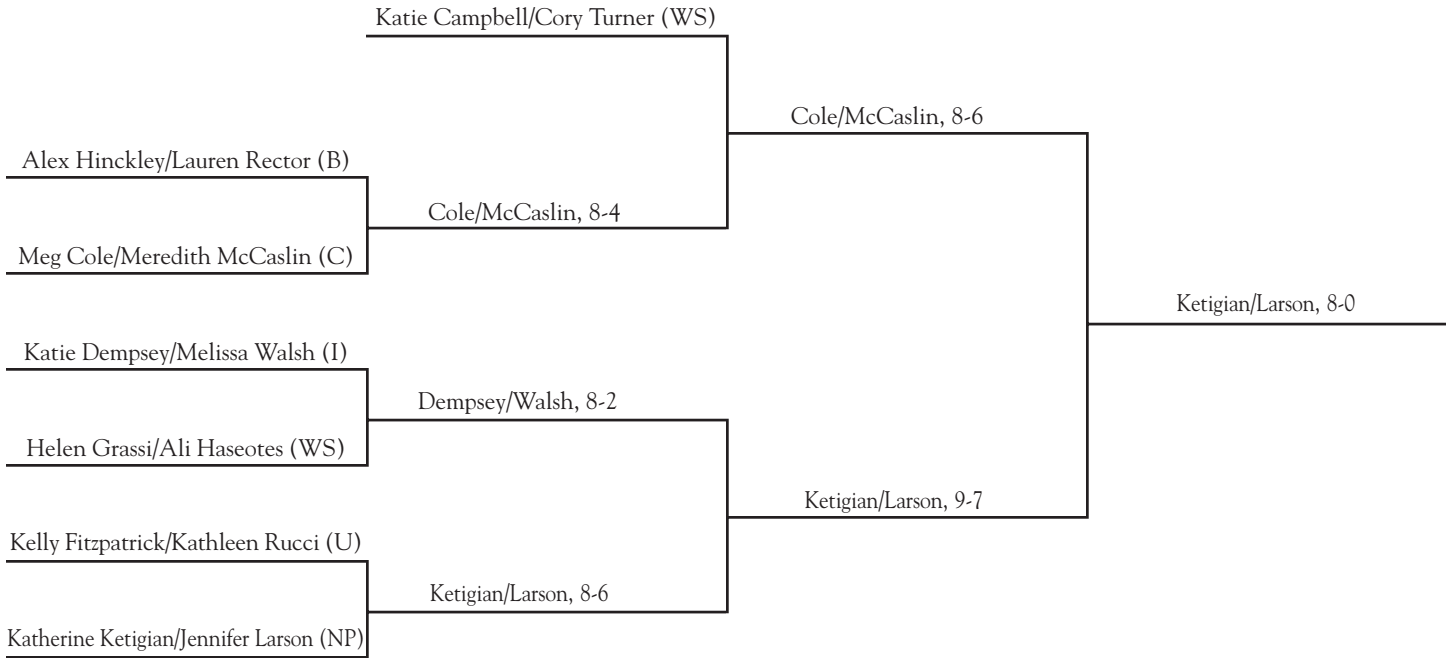

William Smith Tennis Tournament

2
0
0
6

April 22-23, 2006
HWS Tennis Center & Bristol Field House

A Flight Singles Draw

B Flight Singles Draw

C Flight Singles Draw

A Flight Doubles Draw

B Flight Doubles Draw

C Flight Doubles Draw