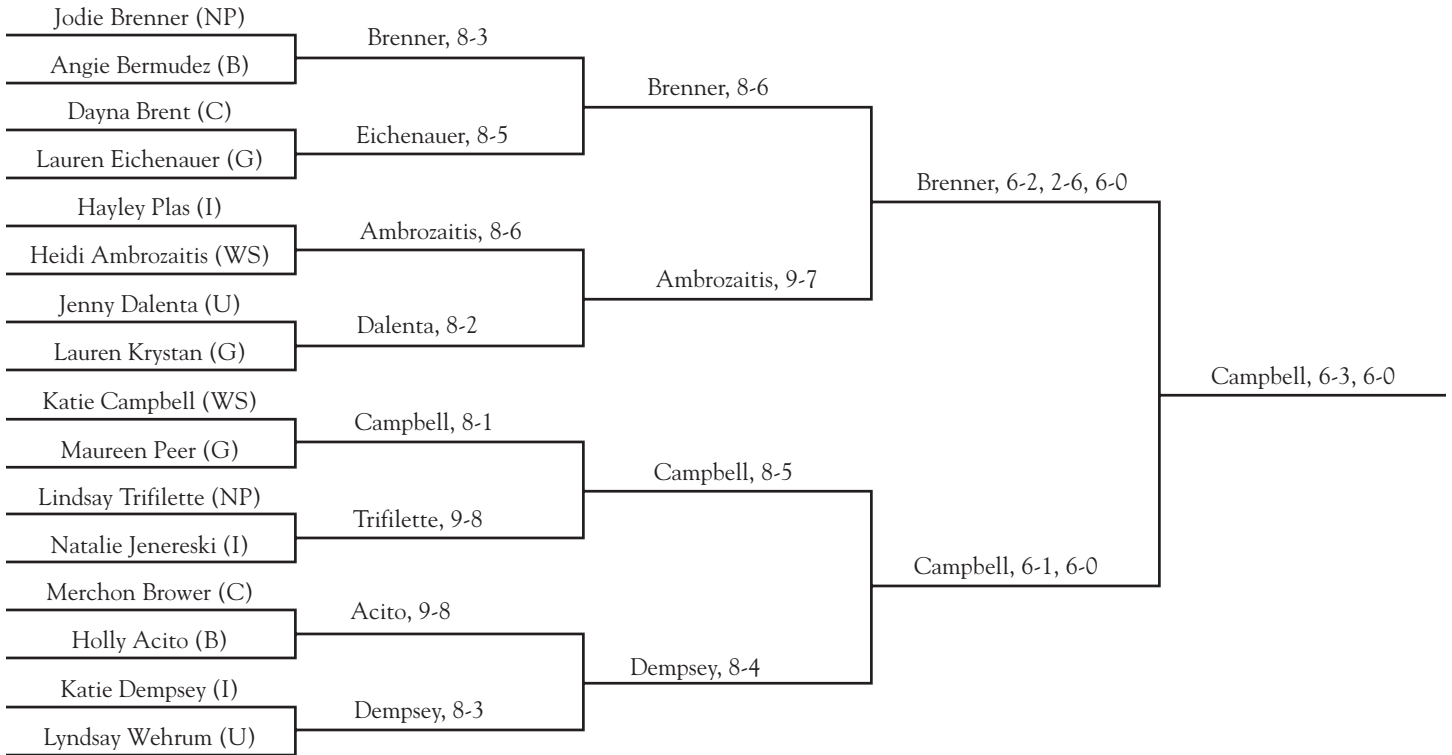

William Smith Tennis Tournament

2
0
0
6

April 22-23, 2006
HWS Tennis Center & Bristol Field House

A Flight Singles Draw

B Flight Singles Draw

C Flight Singles Draw

A Flight Doubles Draw

B Flight Doubles Draw

C Flight Doubles Draw