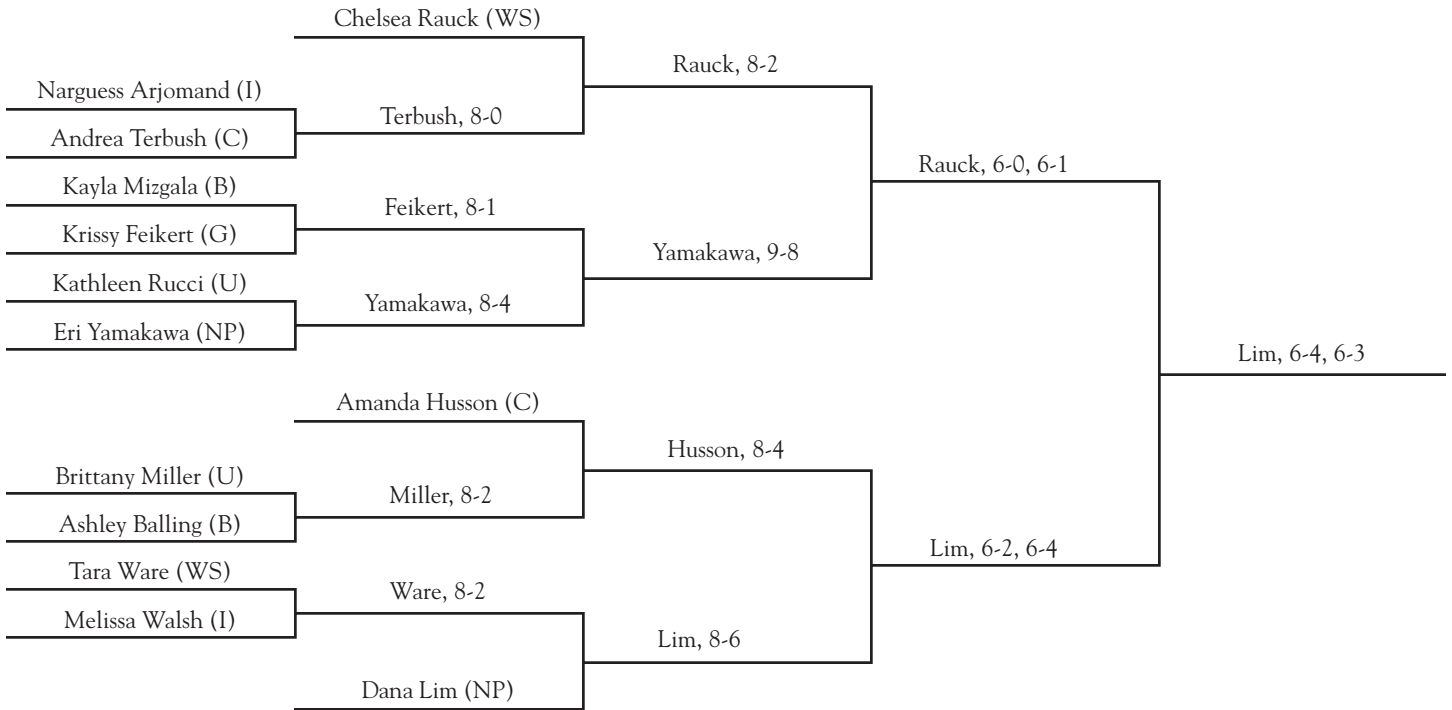

William Smith Tennis Tournament

2
0
0
6

April 22-23, 2006
HWS Tennis Center & Bristol Field House

A Flight Singles Draw

B Flight Singles Draw

C Flight Singles Draw

A Flight Doubles Draw

B Flight Doubles Draw

C Flight Doubles Draw