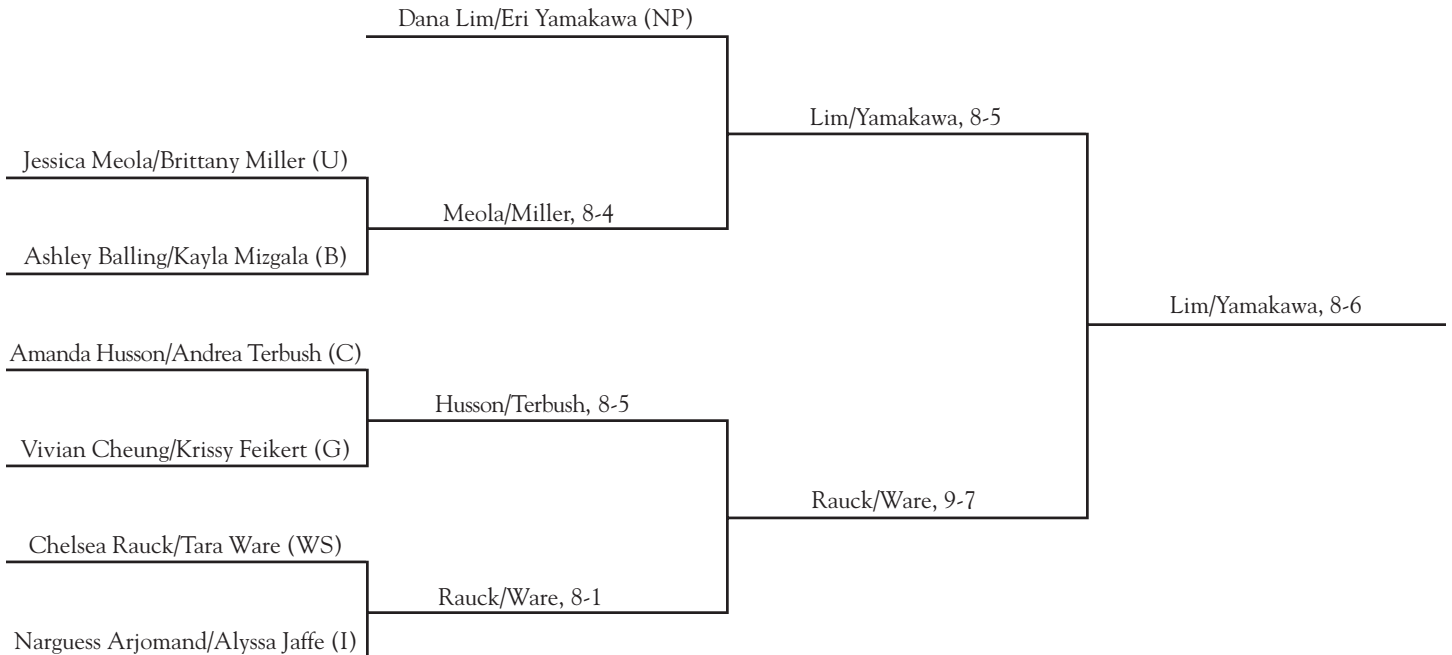

William Smith Tennis Tournament

2
0
0
6

April 22-23, 2006
HWS Tennis Center & Bristol Field House

A Flight Singles Draw

B Flight Singles Draw

C Flight Singles Draw

A Flight Doubles Draw

B Flight Doubles Draw

C Flight Doubles Draw