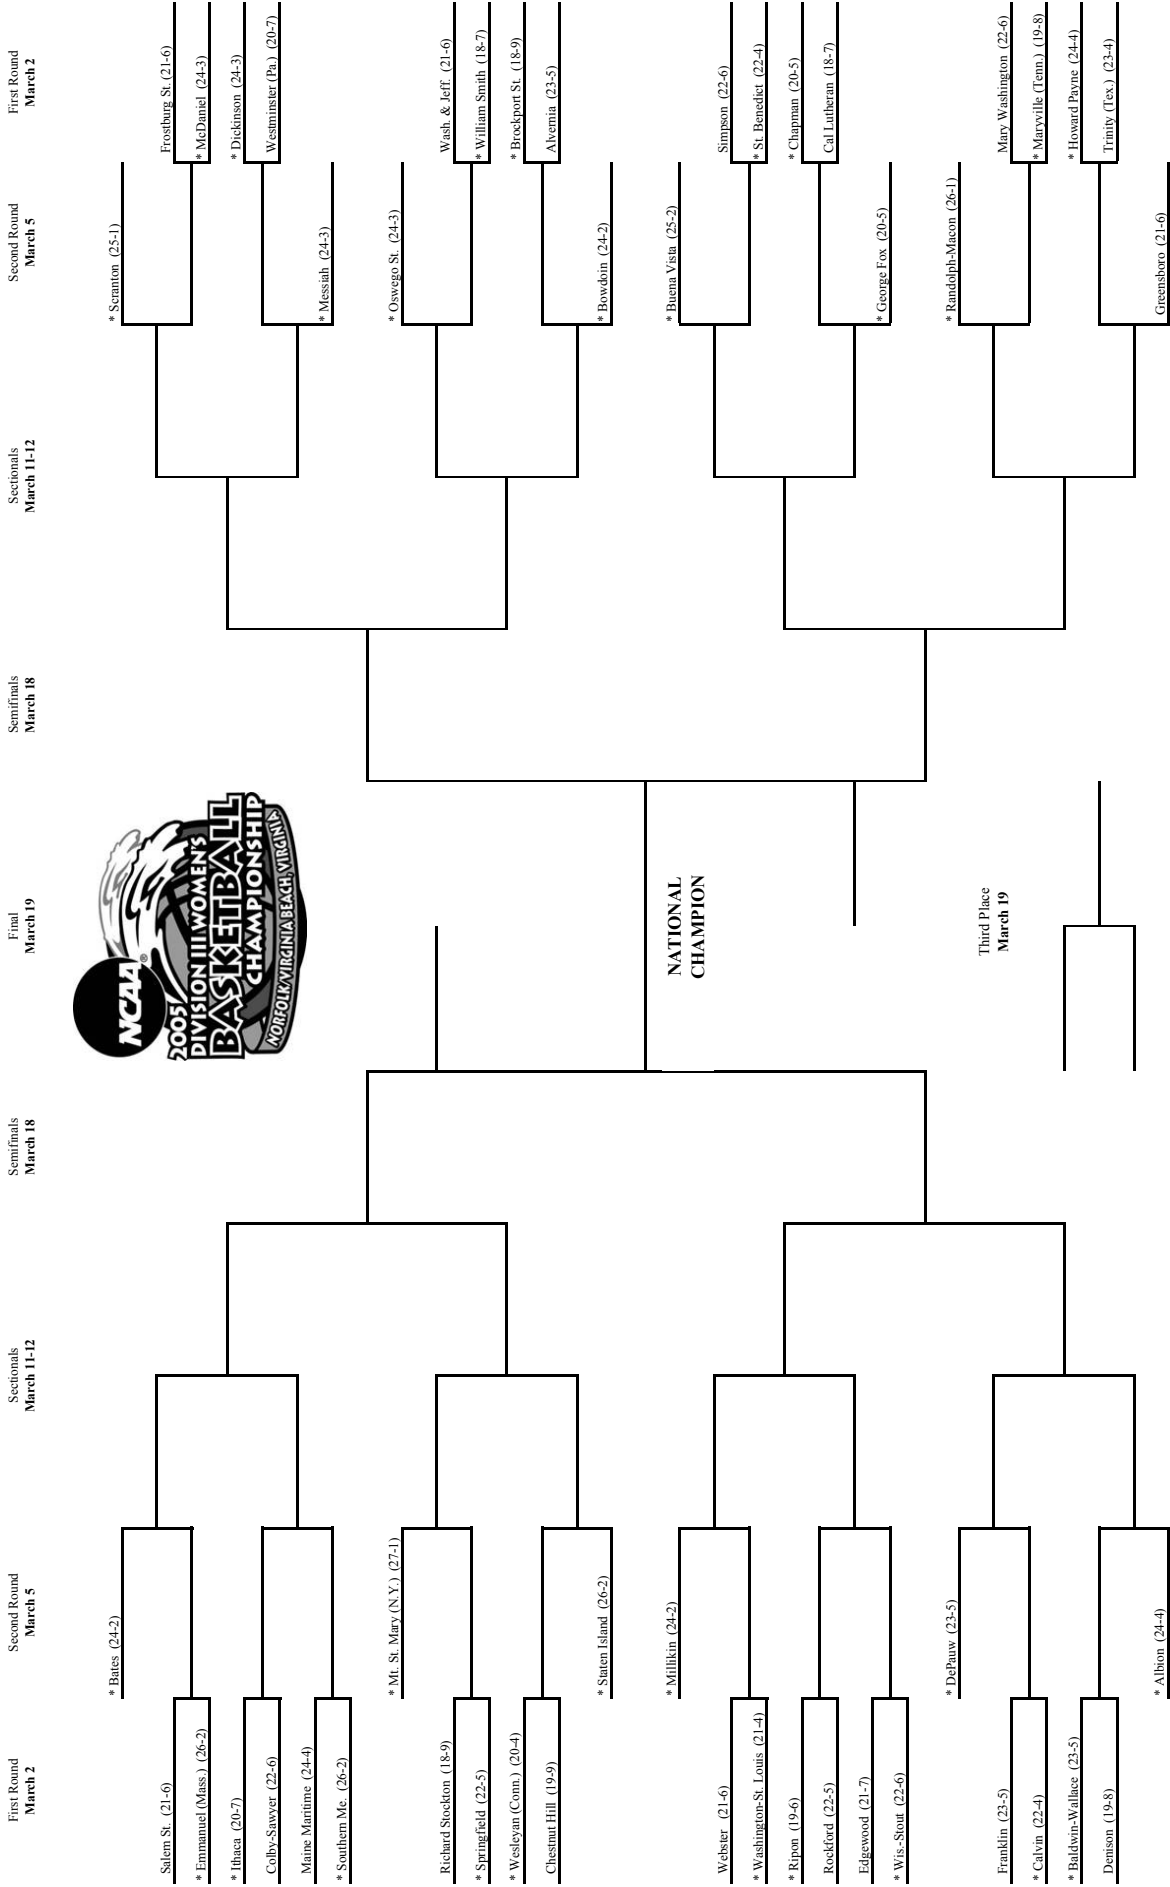

# 2005 NCAA Division III Women's BASKETBALL CHAMPIONSHIP

\* First- and second-round & sectional games will be played on the campus of one of the participating institutions.